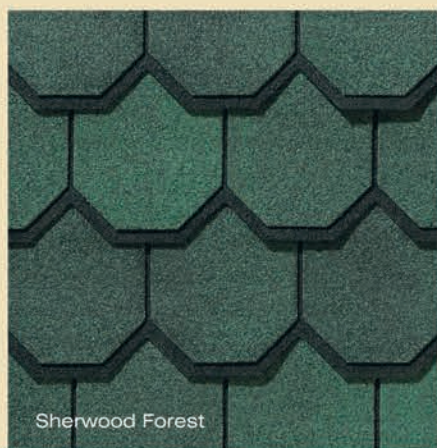

See actual warranty for specific details and limitations.

CARRIAGE HOUSE™

color palette

CARRIAGE HOUSE™ gallery

**Light, inviting earthtones
for a subtle look**

Gatehouse Slate

Victorian Blue

Shown in
Stonegate Gray