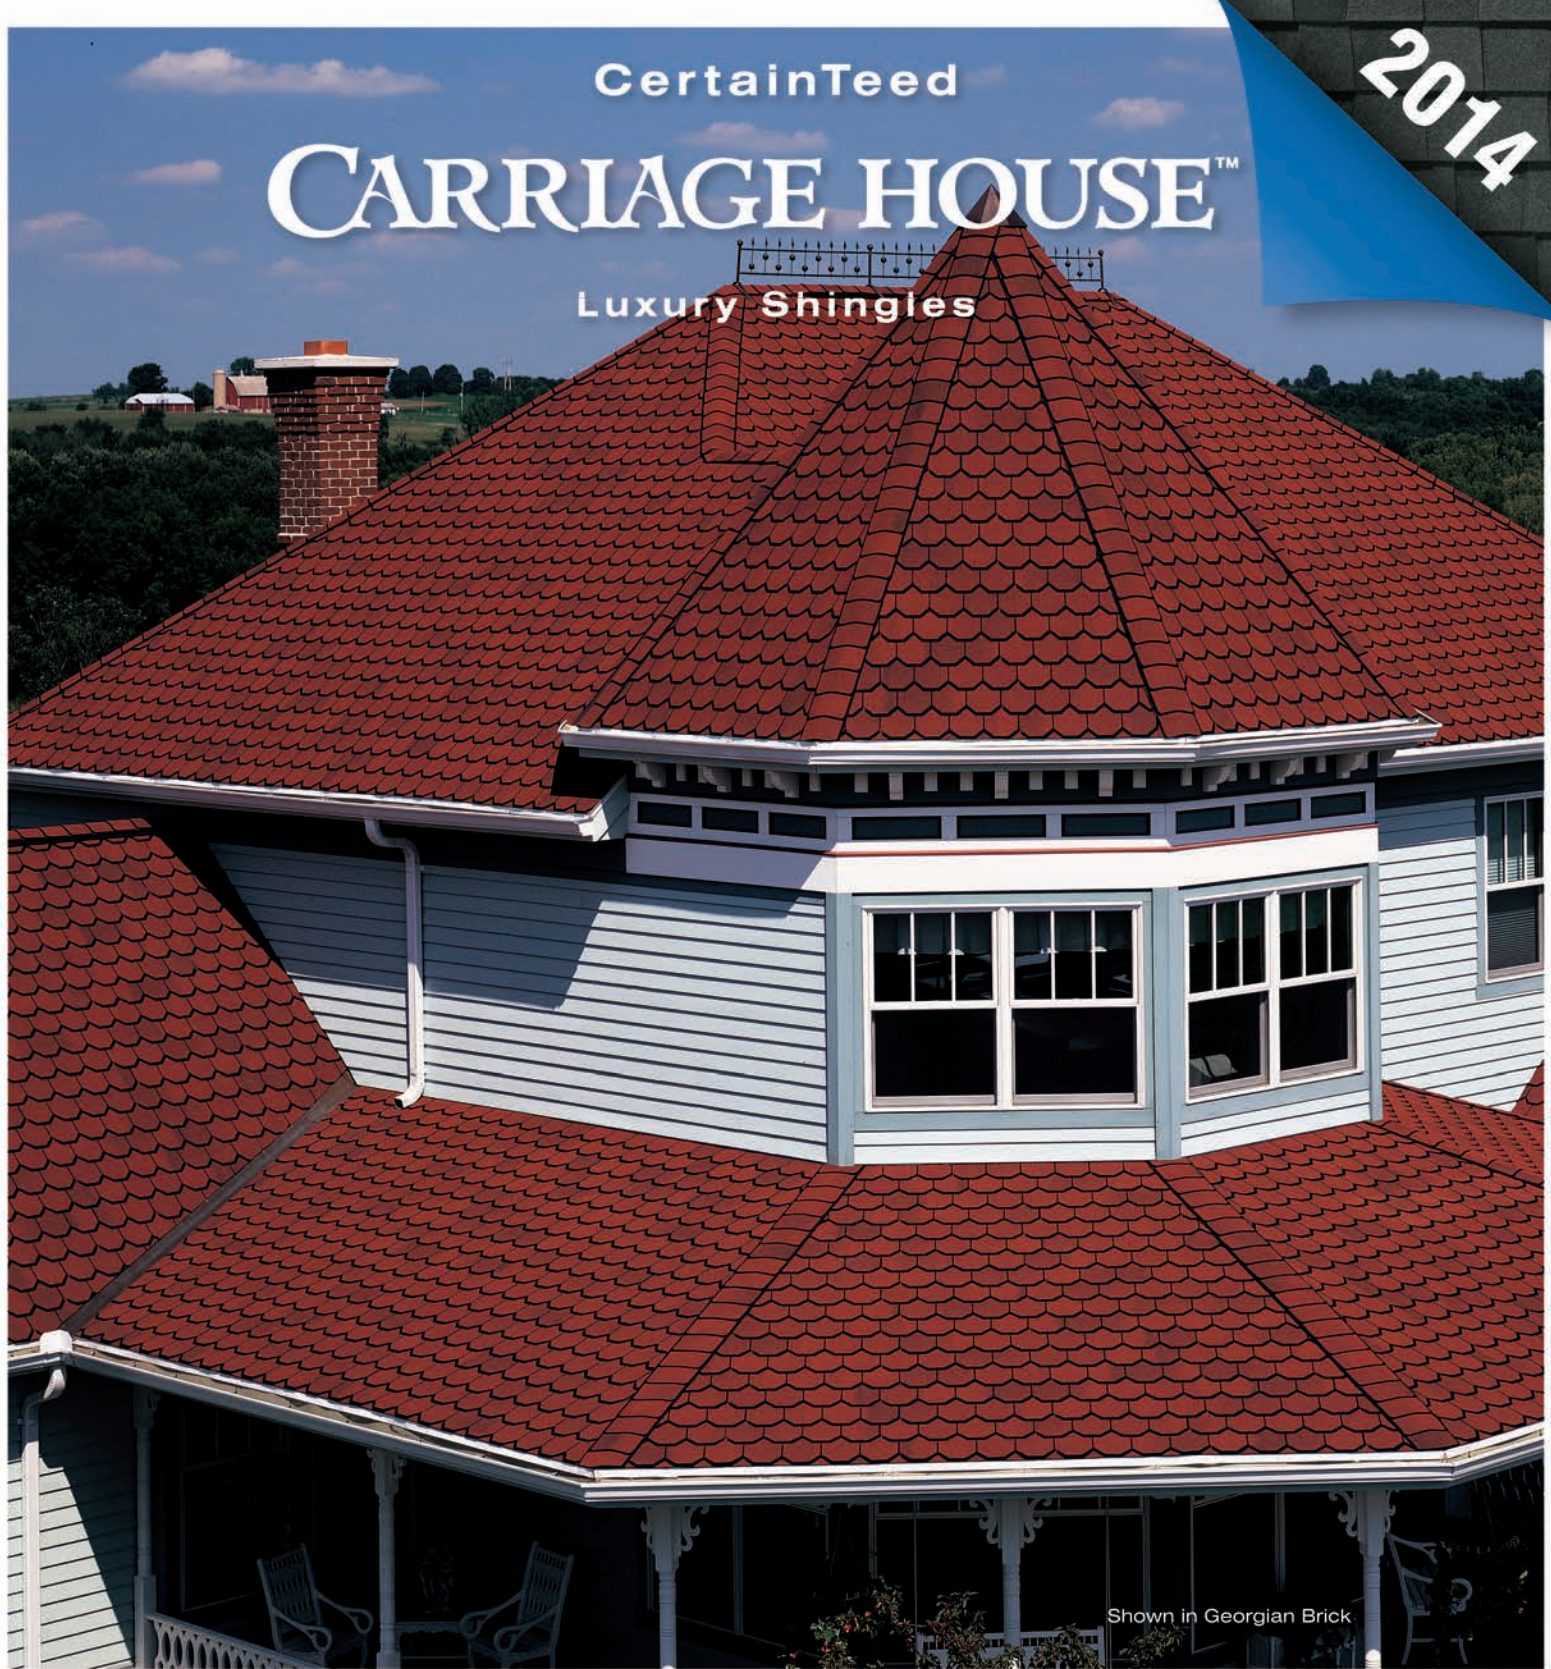

2014

CertainTeed
CARRIAGE HOUSE™

Luxury Shingles

Shown in Georgian Brick

**CARRIAGE HOUSE™ luxury shingle
perfect pitch in the grand style**

Shown In Black Pearl

SLATED FOR PERFECTION

From the sweep of a Victorian frame to the symmetry of a Colonial gable, the preservation of timeless architecture accented by steeply pitched roofs is a hallmark of the Carriage House luxury shingle.

Carriage House has been painstakingly designed to evoke the unique hand-crafted look that is at home with our heritage. And in line with its contemporary twists. And the level of protection provided by Carriage House's super heavyweight construction makes for a perfect pitch.

conquering the slopes with craftsmanship

architectural vision

Equal measures of craftsmanship and architectural creativity are at play in this shingle. With cut-away corners and wide, dark shadow lines, Carriage House creates a one-of-a-kind look of scalloped-edge natural slate...the perfect roofline for your home.

The super-heavyweight that offers premium performance and the pride and prestige of scalloped slate is a perfect solution for a steeply-pitched roof. Carriage House luxury shingles. A most unique shingle for a one-of-a-kind home.