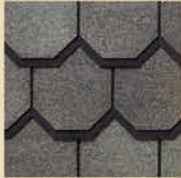

easy selection

What's behind our #1 rating?

Builders and remodelers across America know certain things to be true of CertainTeed. For starters, we've been in the roofing business for over 100 years, we have thousands of satisfied homeowners. The process of building that satisfaction begins the moment you turn to us.

CertainTeed offers you the broadest range of color and style choices. But you'll see it's not style over substance. You'll get a roof that's made from the highest quality materials and backed by a strong warranty program. It's our promise to you: quality made certain, satisfaction guaranteed.

Add a little accent to your roof.

For a stylish finishing touch to cap hips and ridges, use Shingle Ridge™ accessory—available in colors to match your Carriage House shingles.

#1 rating

long-term protection

Reaching for the ENERGY STARS.

As a 2013 ENERGY STAR® Sustained Excellence recipient for Energy

Management, we are proud of our commitment to designing high quality, sustainable roofing products.

Color Companion Products™

With CertainTeed Flintlastic® SA, you can coordinate flat roof areas like carports, canopies and porches with your main roof. Flintlastic SA is a self-adhering low slope roofing product available in eight colors that match some of the most popular CertainTeed shingles. Ask your contractor for more information.

Lifetime limited transferable warranty, including 10-year SureStart™ protection, is applicable only in the United States, its territories and Canada; for products sold outside these areas, please refer to the International Warranty for specific details and limitations.

WARNING: FOR LOW-VOLUME RAIN AND SALT-FOG AREAS