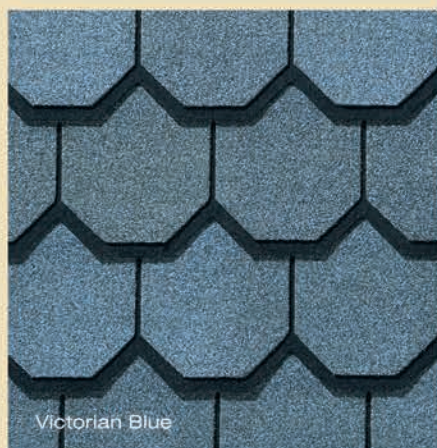

See actual warranty for specific details and limitations.

CARRIAGE HOUSE™

color palette

CARRIAGE HOUSE™ gallery

**Light, inviting earthtones
for a subtle look**

Gatehouse Slate

Victorian Blue

Shown in
Stonegate Gray